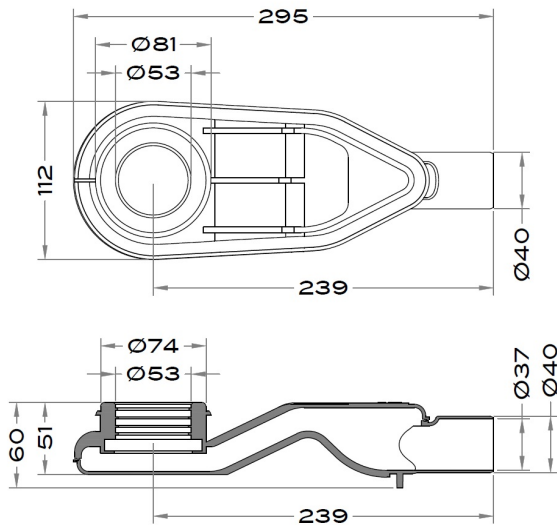

PLUMBING

HORIZONTAL FLOOR DRAIN ADAPTOR DIAMETER 50 MM (OUTLET 40MM) GREY

AQP-ADA-5040H-B-GY

GREY

BOX CONTENTS

FLOOR DRAIN ADAPTOR

TECHNICAL DRAWING

SPECIFICATIONS

Brand	AQUADRAIN
Range	PLUMBING
Product Code	AQP-ADA-5040H-B-GY
Finish / Colour	GREY
Material	PLASTIC
Product Type	ADAPTOR
Connection Size	37 MM
W X D X H (MM)	112 X 295 X 60
Net Weight (KG)	0.18
Outlet Size	DIA. 40 MM